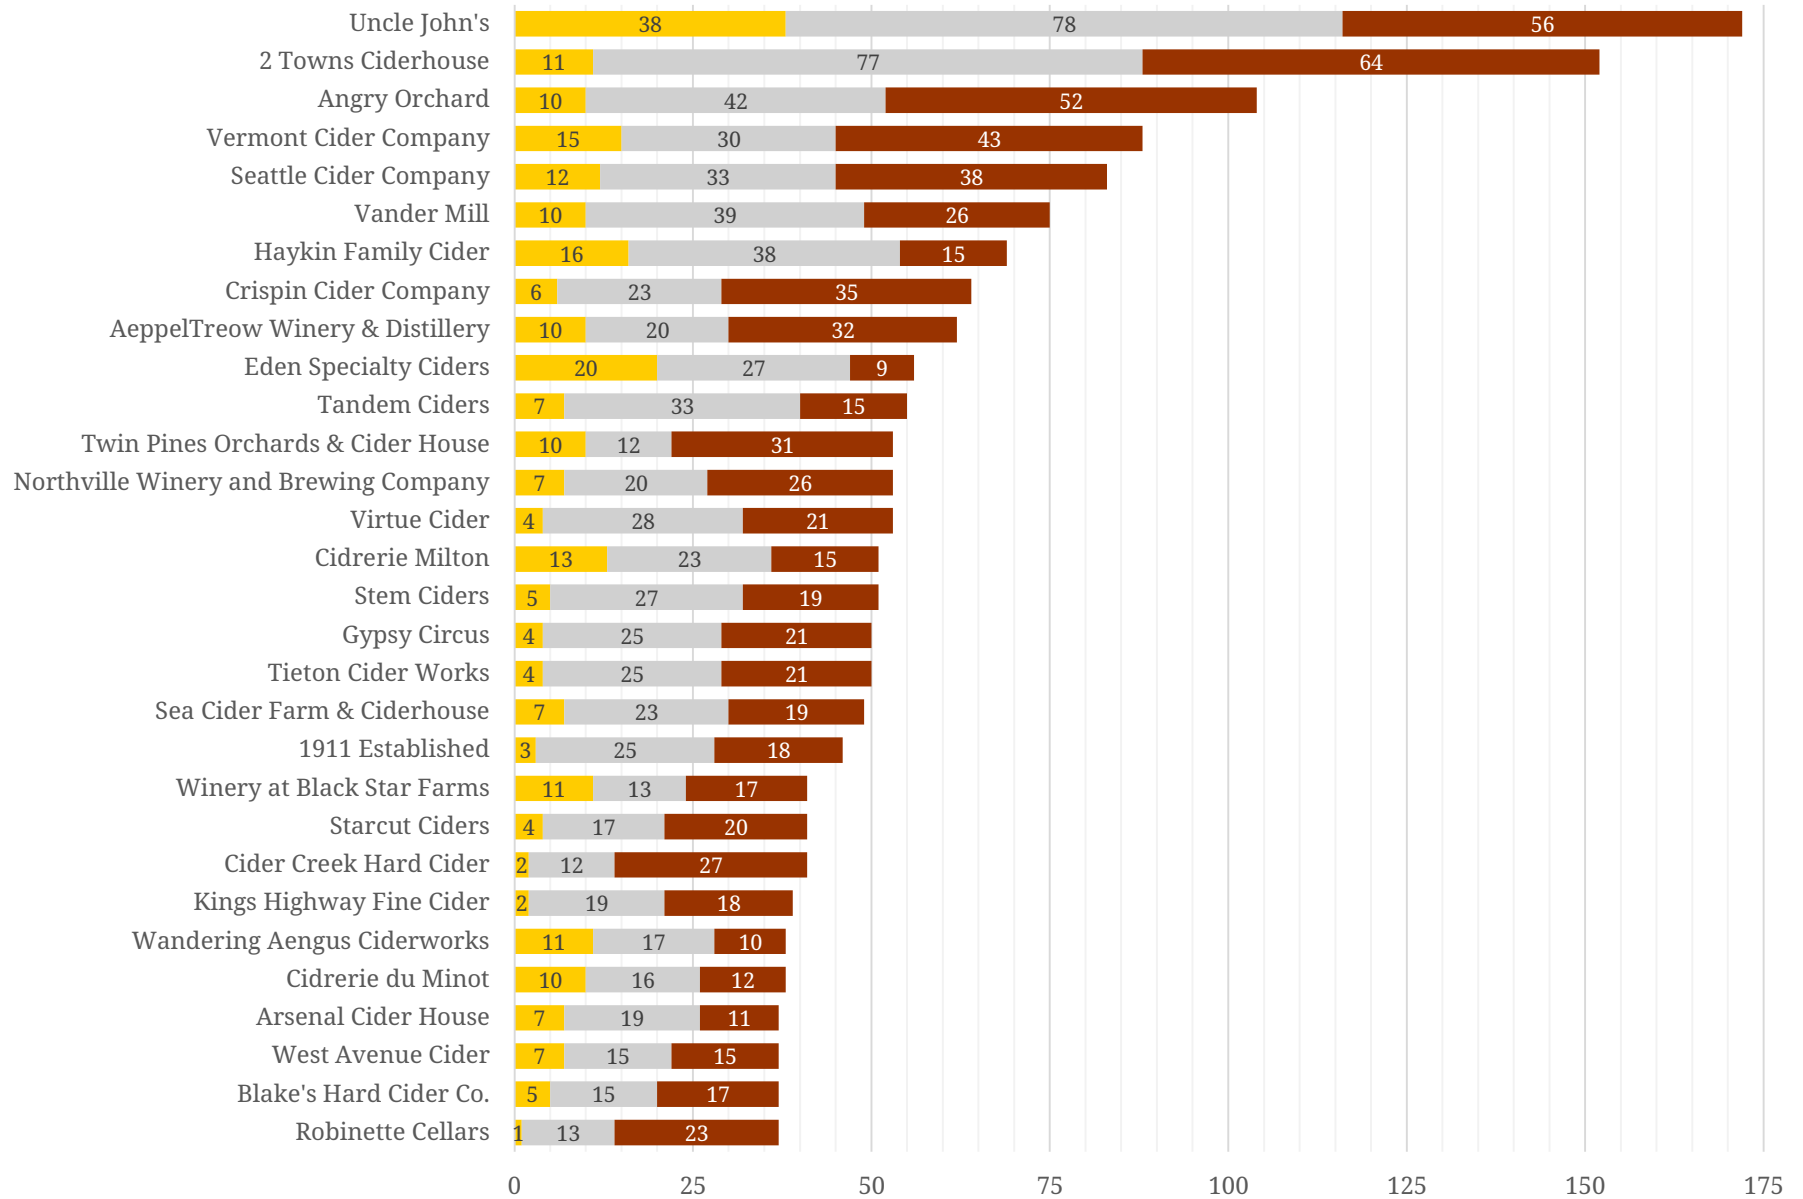

## GLINTCAP Medalists — 25 Medals or More (2005-2021)