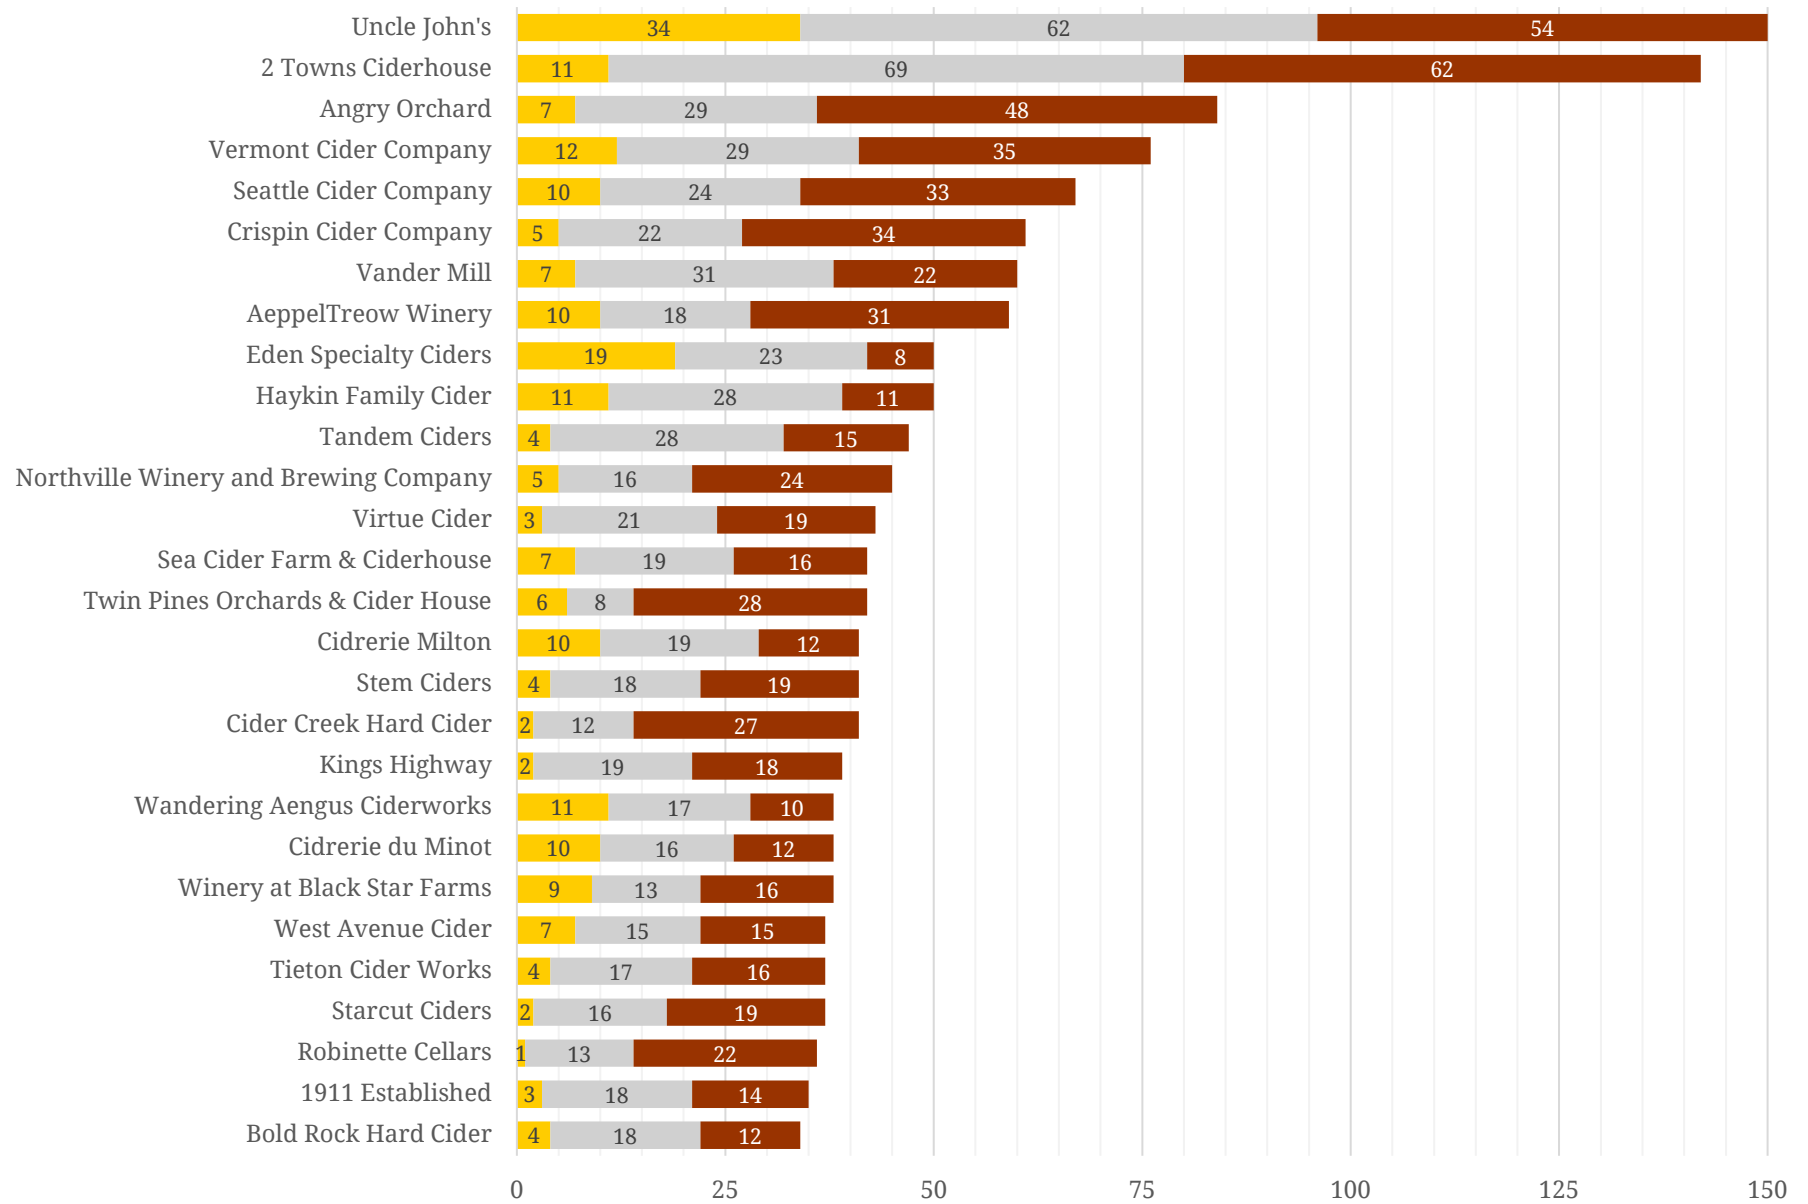

## GLINTCAP Medalists — 20 Medals or More (2005-2019)