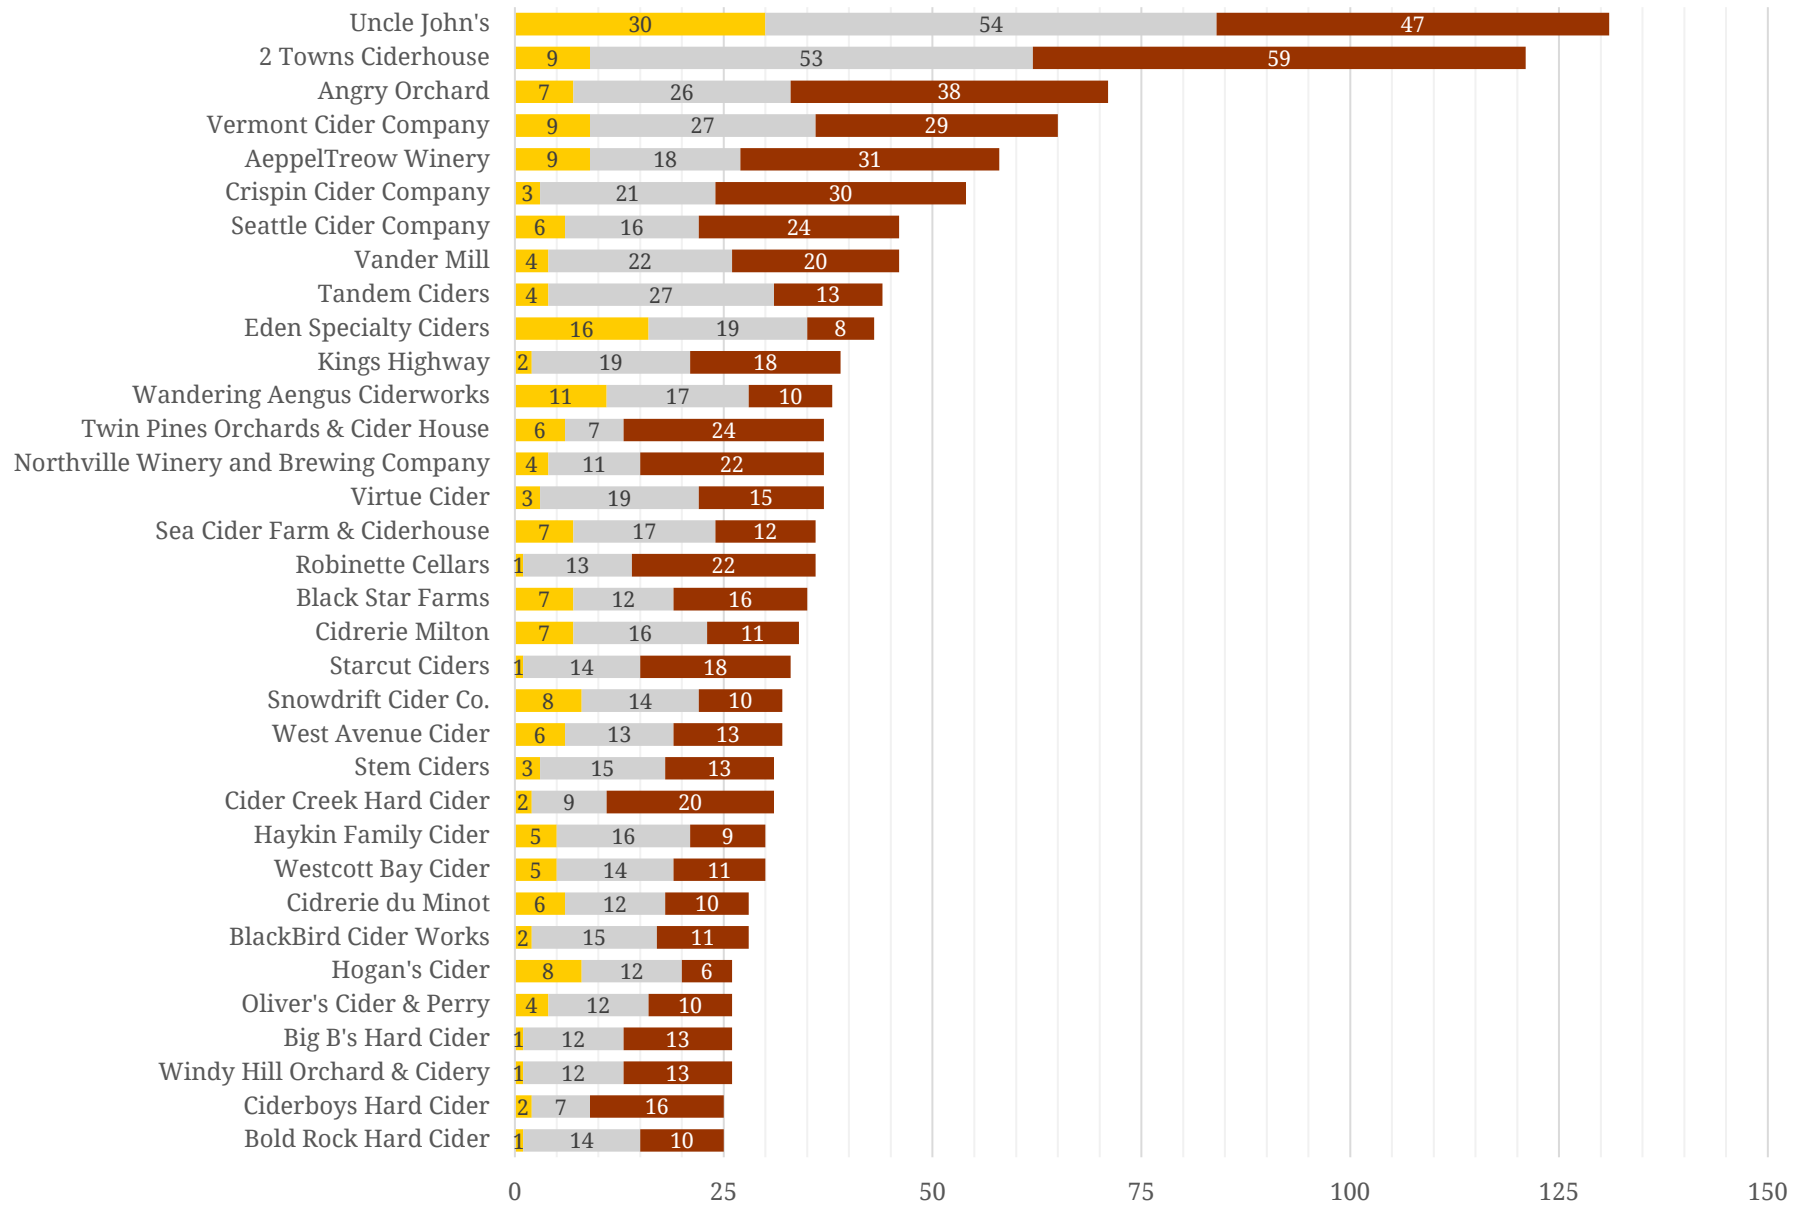

## GLINTCAP All-Time Medalists — 15 Medals or More